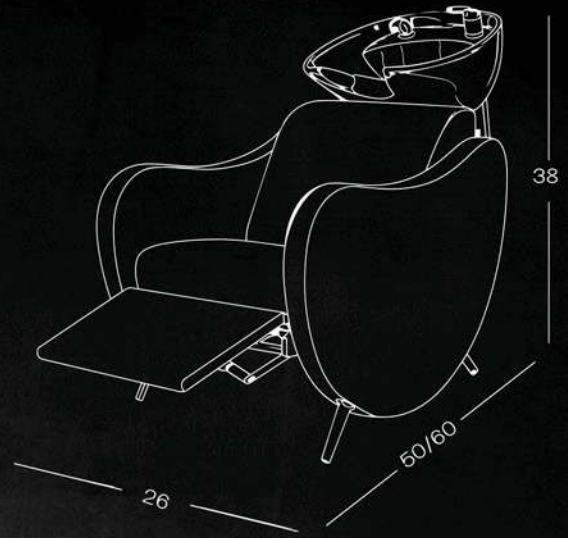

## FEATURES

Ergonomic Neck Rest with  
Tilting Ceramic Basin

Luxurious Upholstery  
& Finishing

Heavy-Duty Frame with  
Rust-Proof Base

Premium Design  
and Aesthetics

Electrical  
Furniture

Customization  
Available