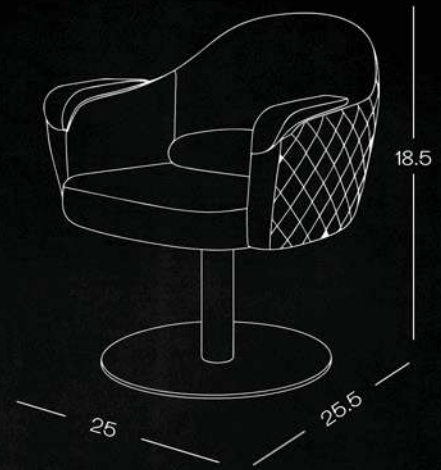

## FEATURES

Premium &  
Aesthetic Design

Hydraulic Height  
Adjustment

Tough Build

360° Rotating Seat  
with Lock Function

Customization  
Available