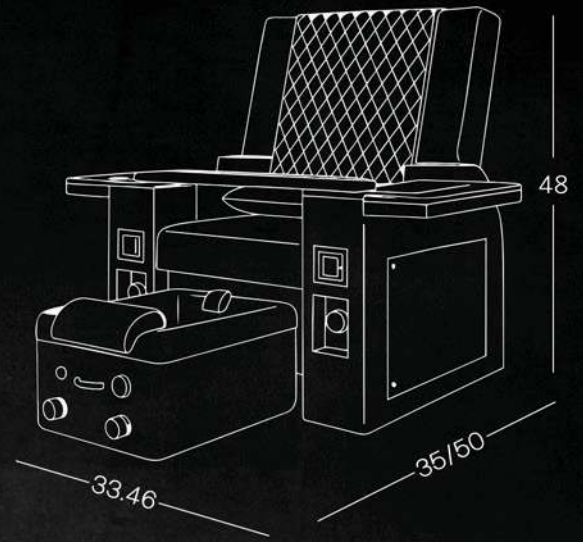

## FEATURES

Deep Foot Basin  
with Removable Bowl

Armrest  
Bowls

Sturdy  
Build

Ergonomic Reclining Chair  
with Massage System

Space-Saving  
Design

Heated Whirlpool Foot  
Basin with Auto-Clean

Electrical  
Furniture