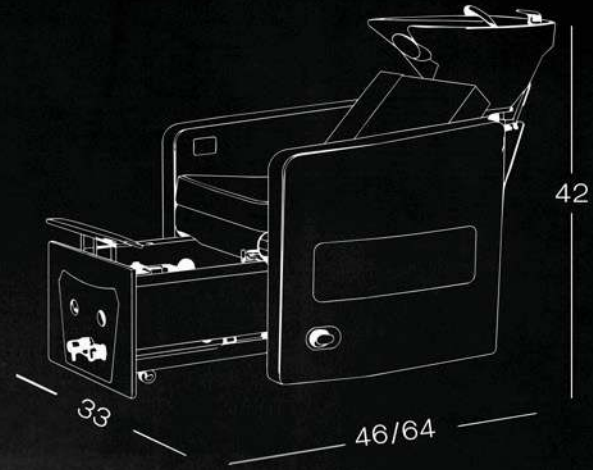

## FEATURES

Intelligent Air  
Massage System

Integrated Pedi Spa Unit  
with Auto-Clean Jets

Detachable Pedi Spa  
Module with Jet System

Electrical  
Furniture

Customization  
Available