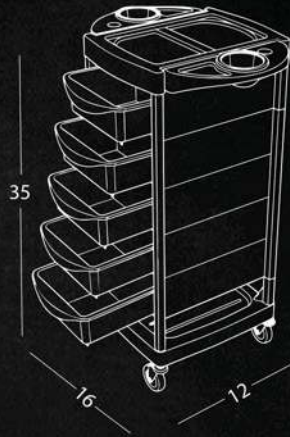

TITAN

- Multi-Tier Storage Drawers
- Smooth 360° Swivel Wheels
- Top Utility Tray with Tool Holders
- Strong & Easy to Clean Build
- Side Accessories Holder