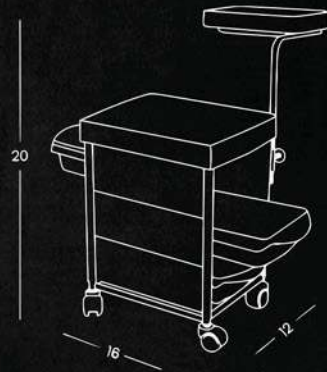

DYNASTY

- Multi-Tier Storage Drawers
- Smooth 360° Swivel Wheels
- Top Utility Tray with Tool Holders
- Strong & Easy to Clean Build
- Side Accessories Holder