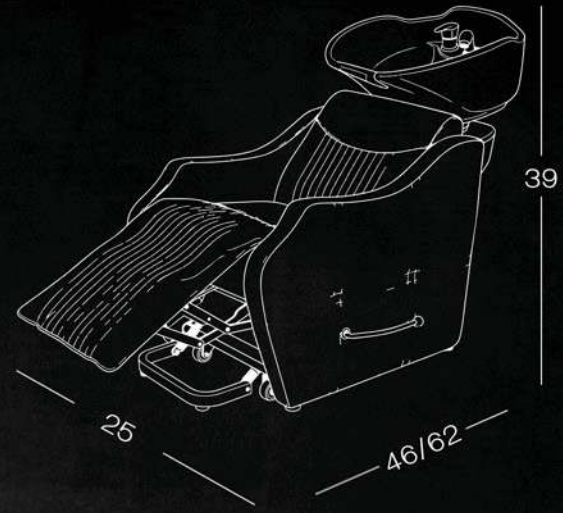

## FEATURES

Ergonomic Neck Rest with  
Tilting Ceramic Basin

Heavy-Duty Frame with  
Rust-Proof Base

Premium Design  
and Aesthetics

Customization  
Available