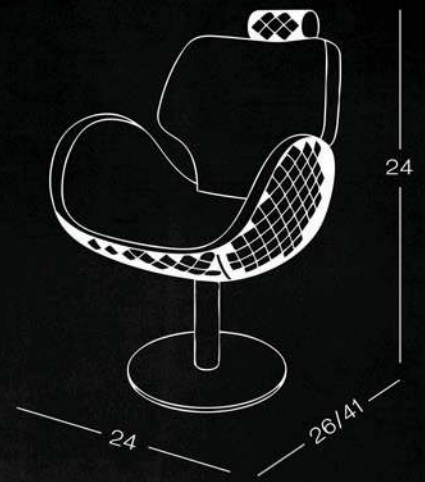

## FEATURES

Premium &  
Aesthetic Design

Reclining  
Backrest

Hydraulic Height  
Adjustment

Tough Build

360° Rotating Seat  
with Lock Function

Customization  
Available