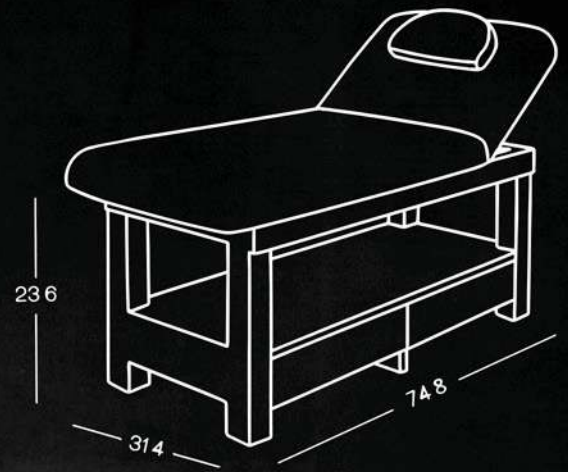

ATHENA

FEATURES

- Timeless Spa Aesthetic
- Memory Foam Mattress with Seamless Upholstery
- Tough Build
- Sturdy Solid Wood Frame
- Ergonomic Comfort Design