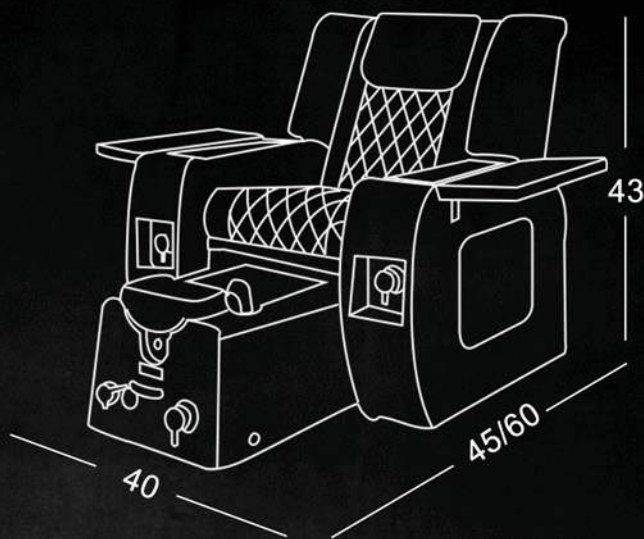

## FEATURES

Deep Foot Basin  
with Removable Bowl

Armrest  
Bowls

Sturdy  
Build

Ergonomic Reclining Chair  
with Massage System

Space-Saving  
Design

Heated Whirlpool Foot  
Basin with Auto-Clean