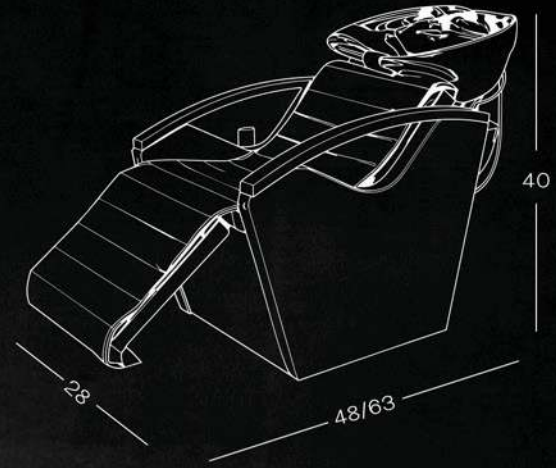

MORETTA

FEATURES

Ergonomic Neck Rest with
Tilting Ceramic Basin

Electronic Recline System
(Backrest & Footrest)

Heavy-Duty Frame with
Rust-Proof Base

Premium Design
and Aesthetics

Silent Motor &
Remote Control Panel

Electrical
Furniture

Customization
Available