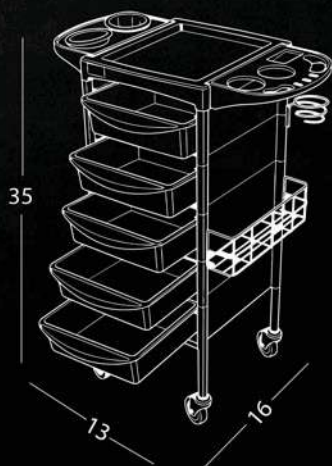

PIPER

- Multi-Tier Storage Drawers
- Smooth 360° Swivel Wheels
- Top Utility Tray with Tool Holders
- Strong & Easy to Clean Build
- Side Accessories Holder