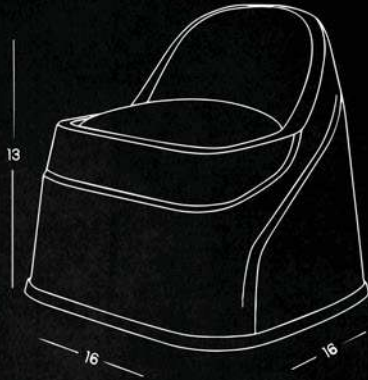

EIRA

- | High-quality wheels for seamless movement.
- | Padded seat designed for support.
- | Modern colors for a professional look.