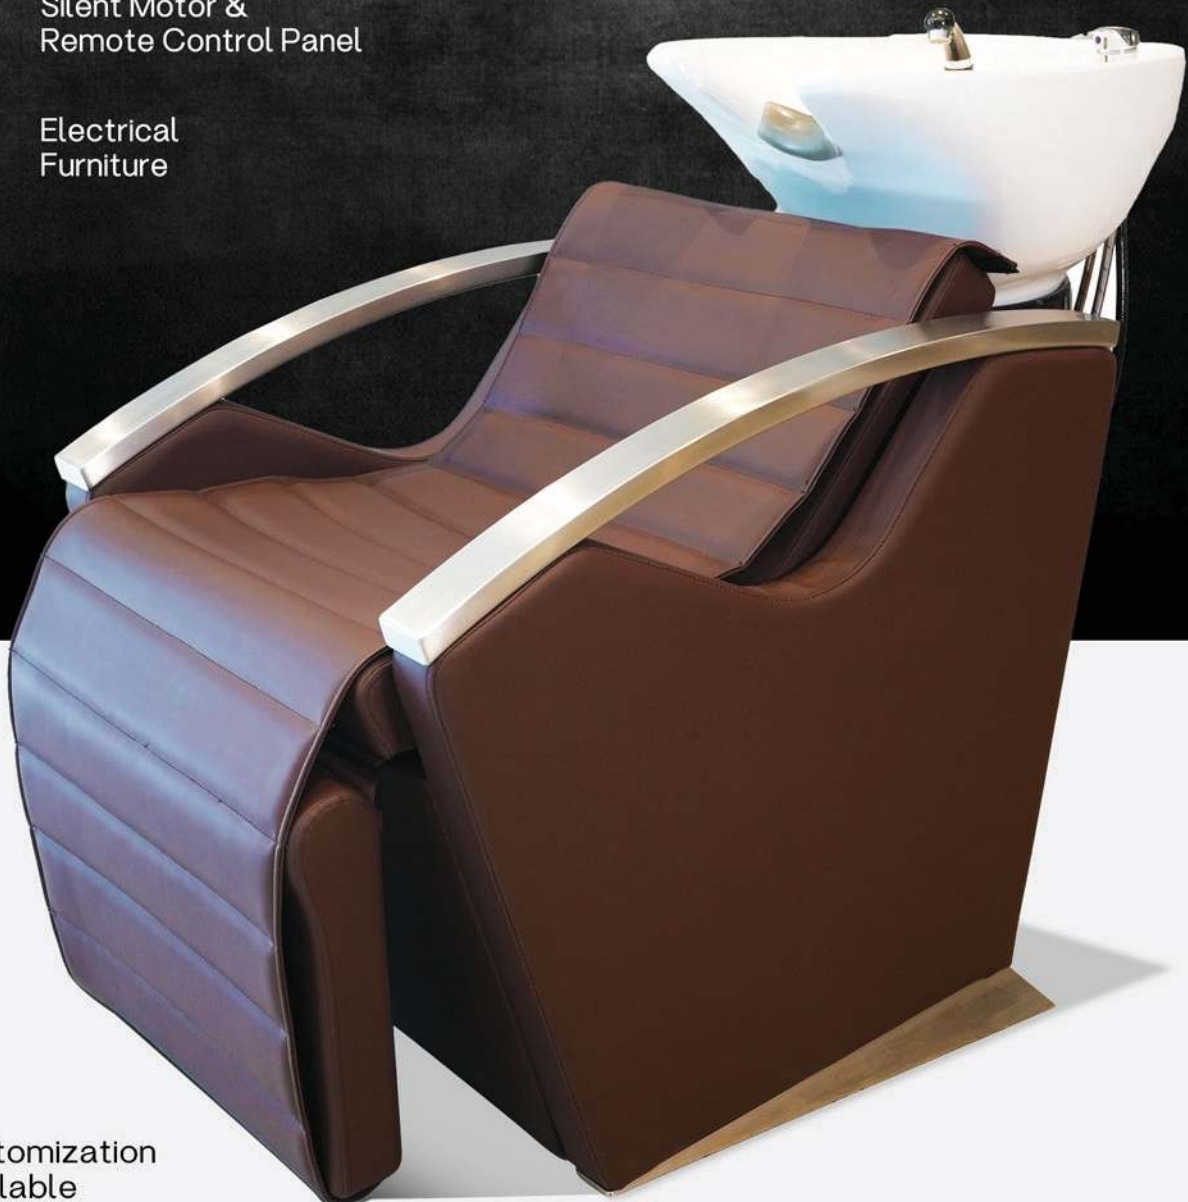

MORETTA

FEATURES

Ergonomic Neck Rest with
Tilting Ceramic Basin

Electronic Recline System
(Backrest & Footrest)

Heavy-Duty Frame with
Rust-Proof Base

Premium Design
and Aesthetics

Silent Motor &
Remote Control Panel

Electrical
Furniture

Customization
Available