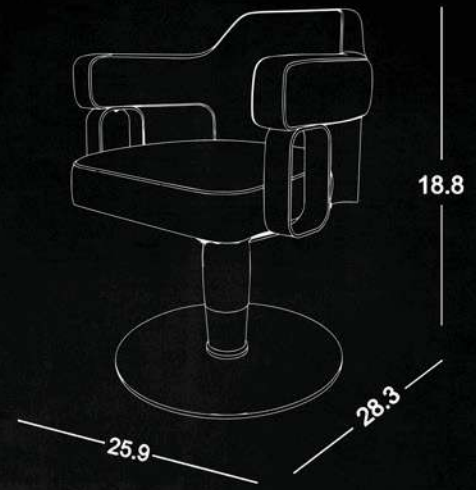

## FEATURES

Premium &  
Aesthetic Design

Hydraulic Height  
Adjustment

Tough Build

360° Rotating Seat  
with Lock Function

Customization  
Available