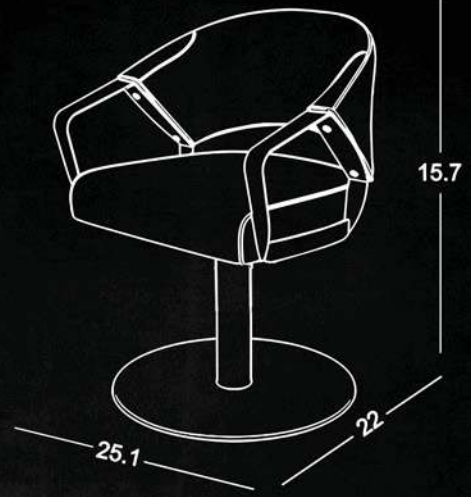

## FEATURES

Premium &  
Aesthetic Design

Hydraulic Height  
Adjustment

Tough Build

360° Rotating Seat  
with Lock Function

Customization  
Available