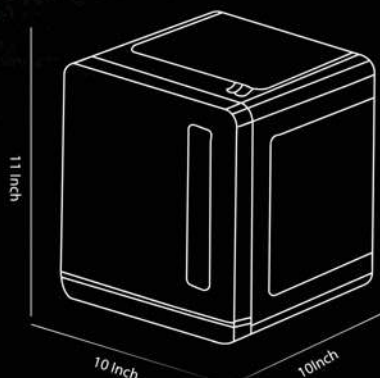

AIMI

- Dual Function: Warming + UV Radiation
- Efficient & Even Heating
- Built-in UV Lamp for Disinfection
- Compact & Durable Design
- Electrical Furniture