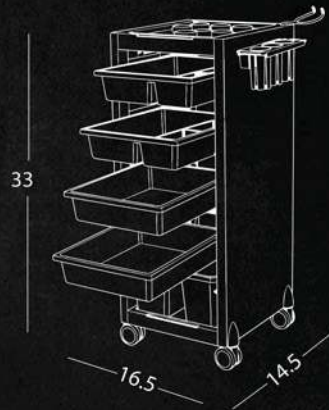

PHEME

- Multi-Tier Storage Drawers
- Smooth 360° Swivel Wheels
- Top Utility Tray with Tool Holders
- Strong & Easy to Clean Build
- Side Accessories Holder