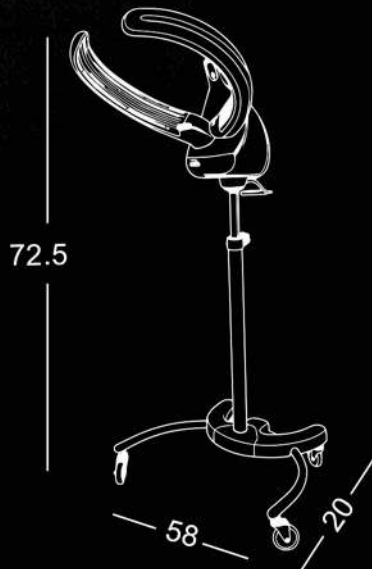

AOI

- Space saving design
- Hair & Scalp Therapy Machine
- Digital Control Panel
- Electrical Furniture