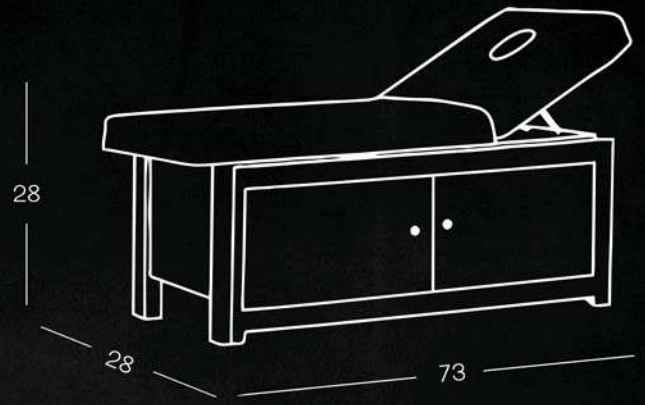

## FEATURES

Built-in Storage Solutions

Timeless Spa Aesthetic

Memory Foam Mattress with Seamless Upholstery

Tough Build

Sturdy Solid Wood Frame

Ergonomic Comfort Design