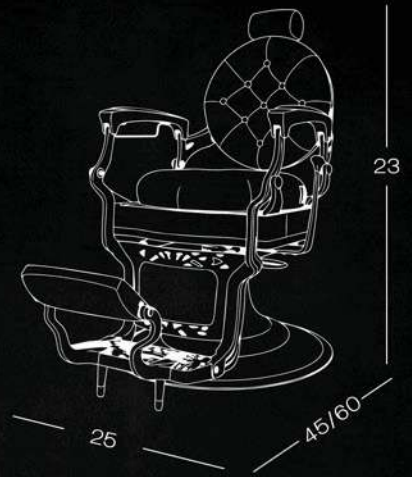

## FEATURES

Premium &  
Aesthetic Design

Reclining  
Backrest

Hydraulic Height  
Adjustment

Tough Build

360° Rotating Seat  
with Lock Function

Customization  
Available