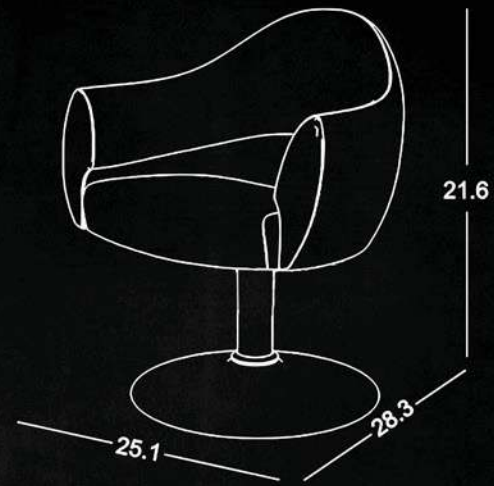

## FEATURES

Premium &  
Aesthetic Design

Hydraulic Height  
Adjustment

Tough Build

360° Rotating Seat  
with Lock Function

Customization  
Available