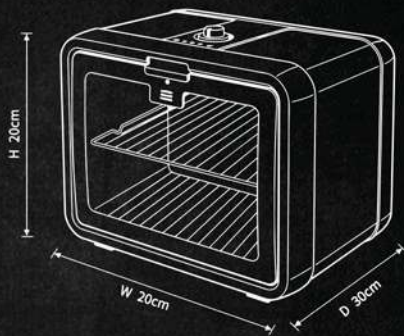

# AYUMI

Dual Function: Warming  
+ UV Sterilization

Efficient &  
Even Heating

Built-in UV Lamp  
for Disinfection

Compact &  
Durable Design

Electrical  
Furniture