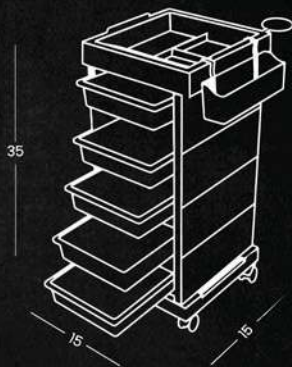

OPAL

- Multi-Tier Storage Drawers
- Smooth 360° Swivel Wheels
- Top Utility Tray with Tool Holders
- Strong & Easy to Clean Build
- Side Accessories Holder