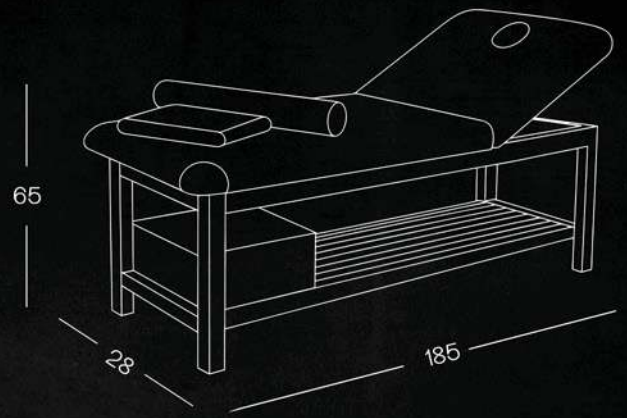

## FEATURES

Built-in Storage Solutions

Timeless Spa Aesthetic

Memory Foam Mattress with Seamless Upholstery

Tough Build

Sturdy Solid Wood Frame

Ergonomic Comfort Design