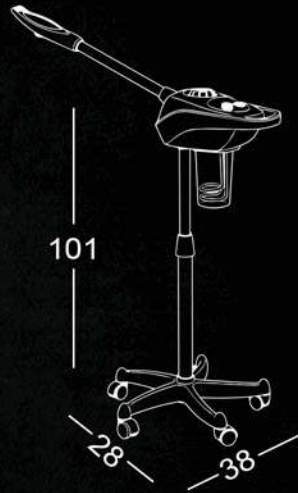

# RYO

-  Ozone Sterilization Function
-  Adjustable Nozzle & Arm
-  rotary control knob
-  Integrated Water Tank System
-  Even Steam Distribution
-  Electrical Furniture