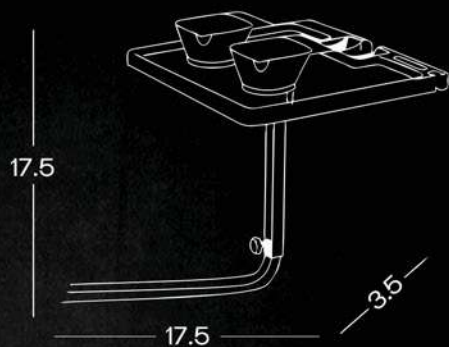

NEN

- Top Utility Tray with Tool Holders
- Strong & Easy to Clean Build
- Side Accessories Holder