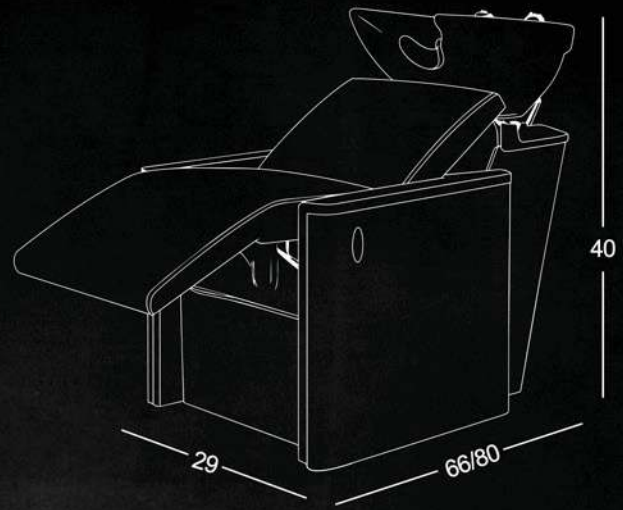

TASSO

FEATURES

Ergonomic Neck Rest with
Tilting Ceramic Basin

Electronic Recline System
(Backrest & Footrest)

Heavy-Duty Frame with
Rust-Proof Base

Premium Design
and Aesthetics

Silent Motor &
Remote Control Panel

Electrical
Furniture

Customization
Available