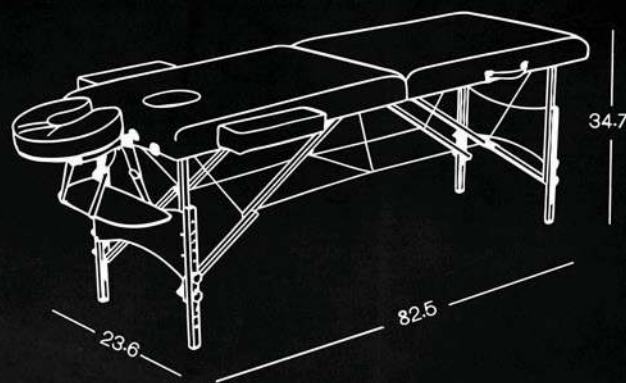

## FEATURES

Superior  
Leatherette

High Density  
Foam

Adjustable  
Height

Folding  
Storage

Easy to  
Carry