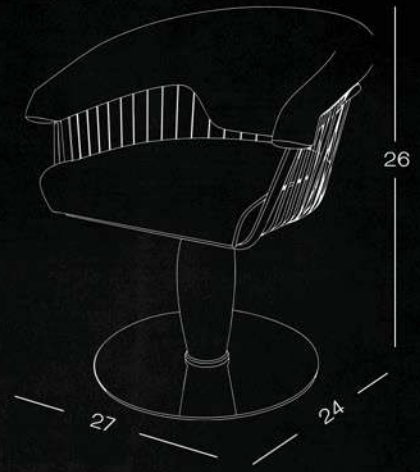

## FEATURES

Premium &  
Aesthetic Design

Hydraulic Height  
Adjustment

Tough Build

360° Rotating Seat  
with Lock Function

Customization  
Available