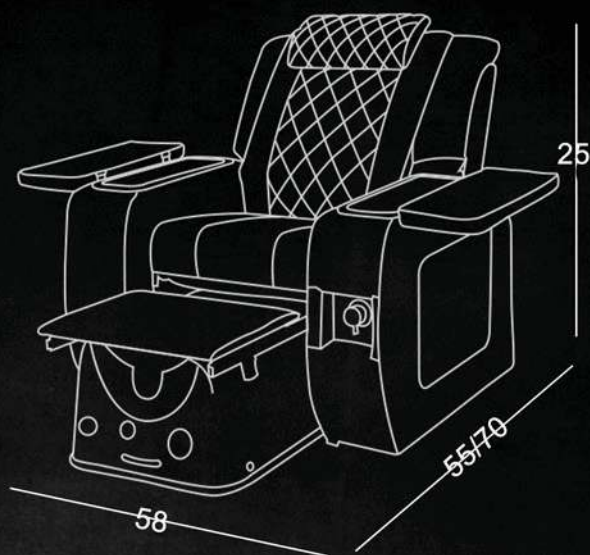

## FEATURES

Deep Foot Basin  
with Removable Bowl

Armrest  
Bowls

Sturdy  
Build

Ergonomic Reclining Chair  
with Massage System

Space-Saving  
Design

Heated Whirlpool Foot  
Basin with Auto-Clean

Electrical  
Furniture