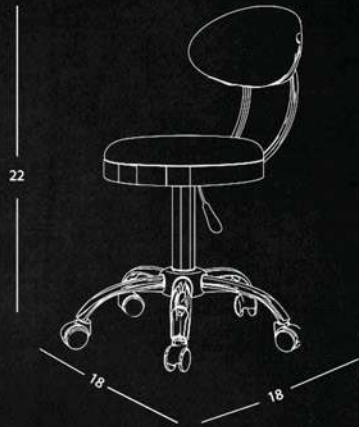

ENVY

- | ★ Sturdy 5-Leg Base
- | 🔄 360° Smooth Mobility
- | 📏 Height Adjustable Comfort