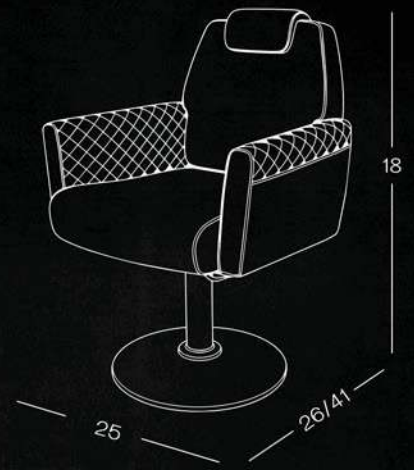

## FEATURES

Premium &  
Aesthetic Design

Reclining  
Backrest

Hydraulic Height  
Adjustment

Tough Build

360° Rotating Seat  
with Lock Function

Customization  
Available