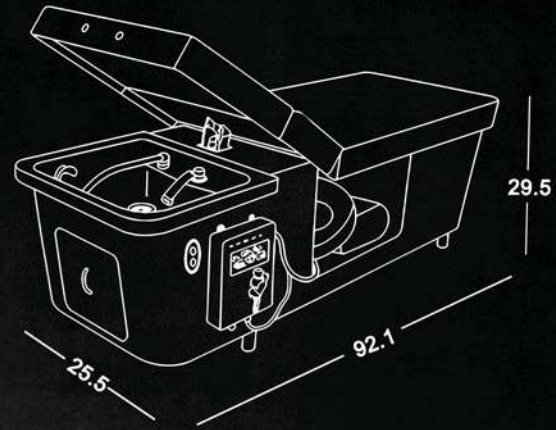

## FEATURES

Full-Body  
Convertible Bed Mode

Intelligent Air  
Massage System

Korean Spa Technology  
Integration

Integrated Pedi Spa Unit  
with Auto-Clean Jets

Electrical  
Furniture

Customization  
Available