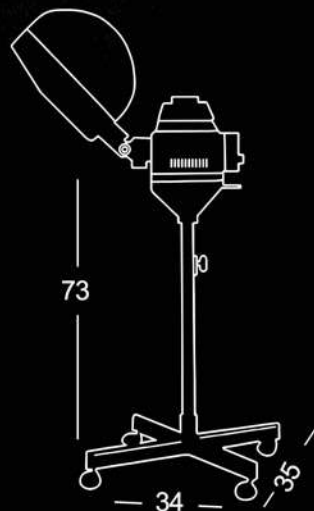

KAI

- | Ozone Sterilization Function
- | Safety locking feature
- | Smart control interface
- | Integrated Water Tank System
- | Even Steam Distribution
- | Electrical Furniture