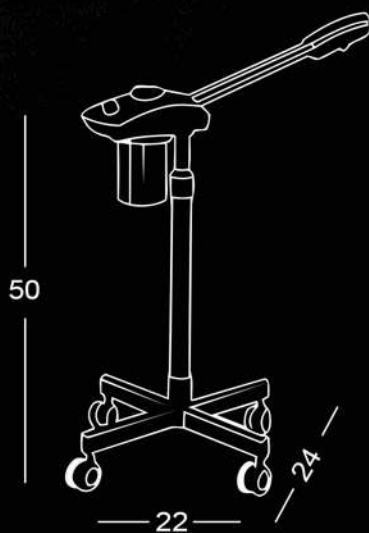

REN

- Ozone Sterilization Function
- Adjustable Nozzle & Arm
- Rotary control knob
- Integrated Water Tank System
- Even Steam Distribution
- Electrical Furniture