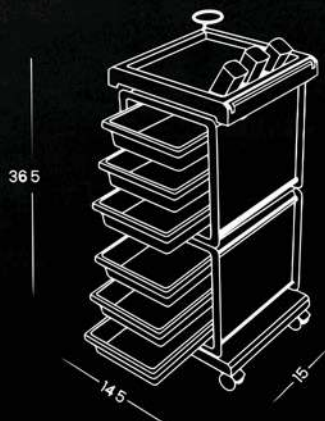

JAX

- Multi-Tier Storage Drawers
- Smooth 360° Swivel Wheels
- Top Utility Tray with Tool Holders
- Strong & Easy to Clean Build
- Side Accessories Holder