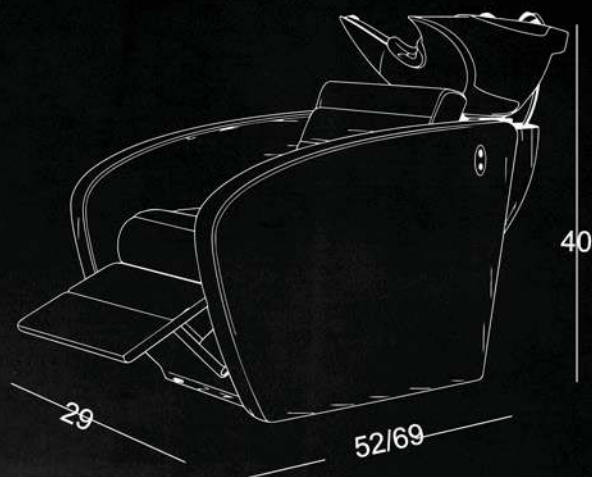

PAOLO

FEATURES

Ergonomic Neck Rest with
Tilting Ceramic Basin

Electronic Recline System
(Backrest & Footrest)

Heavy-Duty Frame with
Rust-Proof Base

Premium Design
and Aesthetics

Silent Motor &
Remote Control Panel

Electrical
Furniture

Customization
Available