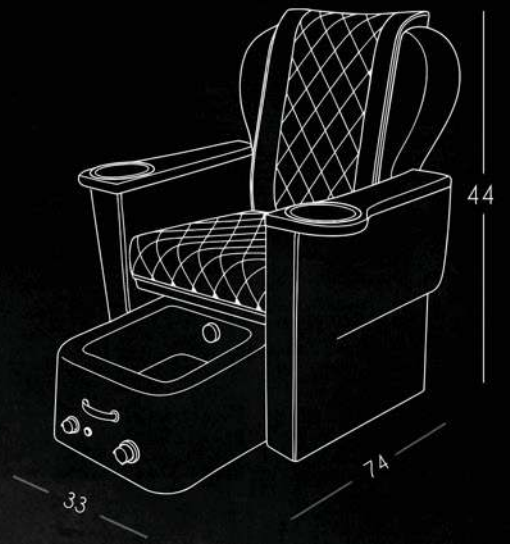

## FEATURES

Deep Foot Basin  
with Removable Bowl

Armrest  
Bowls

Sturdy  
Build

Ergonomic Reclining Chair  
with Massage System

Space-Saving  
Design

Heated Whirlpool Foot  
Basin with Auto-Clean