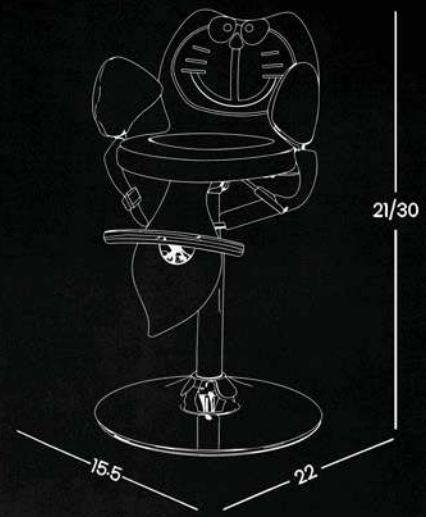

## FEATURES

Attractive Character Design

Comfortable Padded Seat & Backrest

360° Rotating Seat

Adjustable Height (Hydraulic Pump)

Footrest with Safety Support

Customization Available