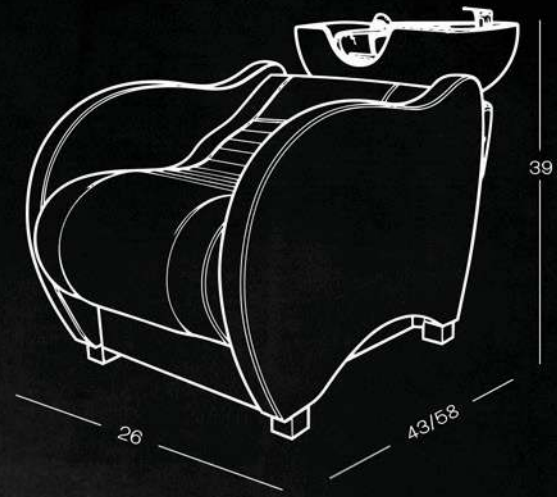

## FEATURES

Ergonomic Neck Rest with  
Tilting Ceramic Basin

Luxurious Upholstery  
& Finishing

Heavy-Duty Frame with  
Rust-Proof Base

Premium Design  
and Aesthetics

Customization  
Available