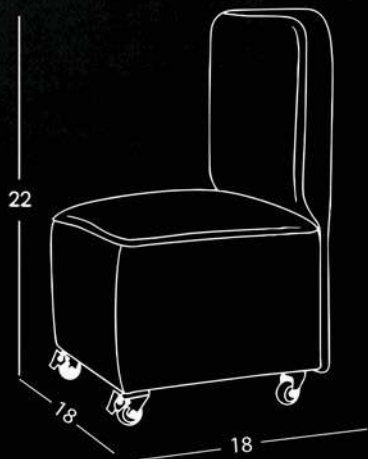

EMMA

- | High-quality wheels for seamless movement.
- | Padded seat designed for support.
- | Modern colors for a professional look.