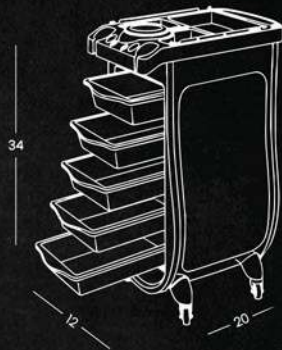

SASSY

- Multi-Tier Storage Drawers
- Smooth 360° Swivel Wheels
- Top Utility Tray with Tool Holders
- Strong & Easy to Clean Build
- Side Accessories Holder