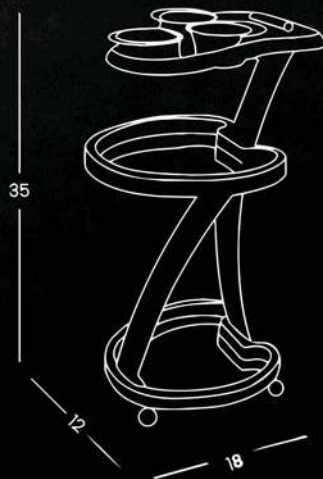

BASIL

- Smooth 360° Swivel Wheels
- Top Utility Tray with Tool Holders
- Strong & Easy to Clean Build
- Side Accessories Holder