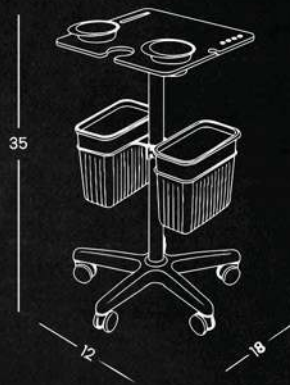

UTA

- Smooth 360° Swivel Wheels
- Top Utility Tray with Tool Holders
- Strong & Easy to Clean Build
- Side Accessories Holder