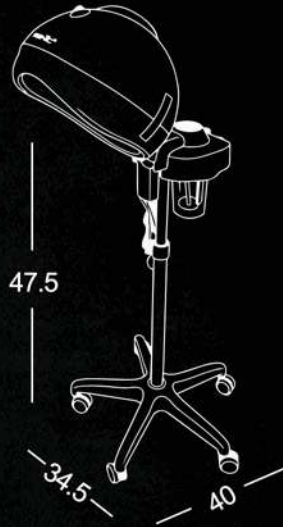

AKIKO

- | Safety locking feature
- | Smart control interface
- | Integrated Water Tank System
- | Even Steam Distribution
- | Electrical Furniture