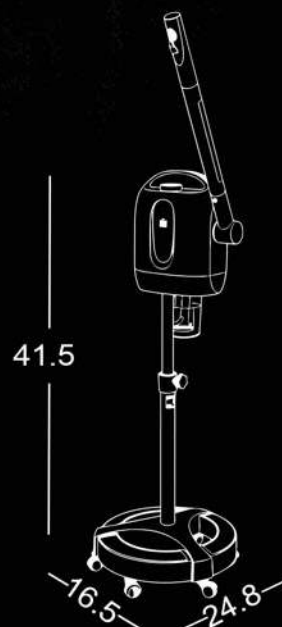

RUI

- Ozone Sterilization Function
- Adjustable Nozzle & Arm
- Digital Control Panel
- Integrated Water Tank System
- Even Steam Distribution
- Electrical Furniture