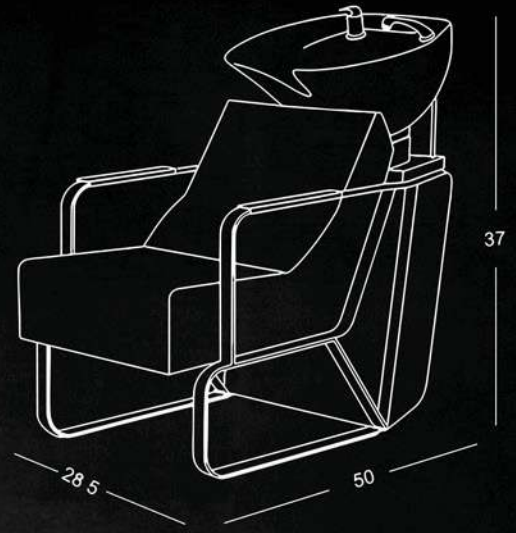

## FEATURES

Ergonomic Neck Rest with  
Tilting Ceramic Basin

Luxurious Upholstery  
& Finishing

Heavy-Duty Frame with  
Rust-Proof Base

Premium Design  
and Aesthetics

Customization  
Available

## FEATURES

Ergonomic Neck Rest with  
Tilting Ceramic Basin

Heavy-Duty Frame with  
Rust-Proof Base

Premium Design  
and Aesthetics

Customization  
Available