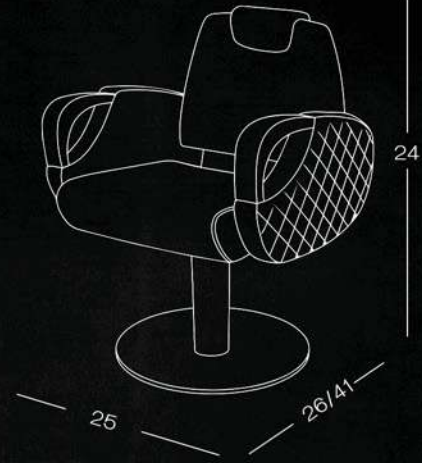

## FEATURES

Premium &  
Aesthetic Design

Reclining  
Backrest

Hydraulic Height  
Adjustment

Tough Build

360° Rotating Seat  
with Lock Function

Customization  
Available