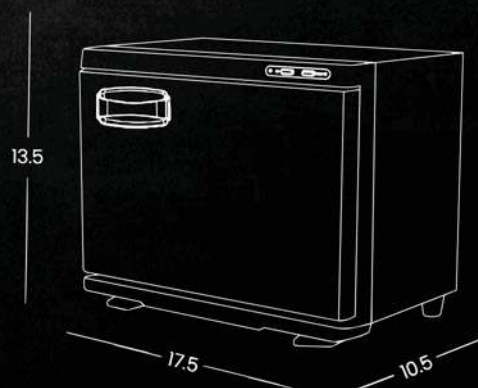

# RYO

-  Ozone Sterilization Function
-  Adjustable Nozzle & Arm
-  rotary control knob
-  Integrated Water Tank System
-  Even Steam Distribution
-  Electrical Furniture