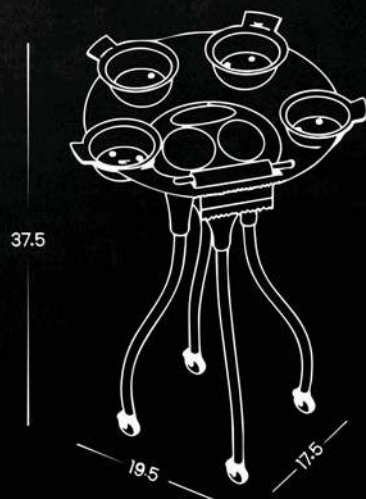

DAI

- Smooth 360° Swivel Wheels
- Top Utility Tray with Tool Holders
- Strong & Easy to Clean Build
- Side Accessories Holder