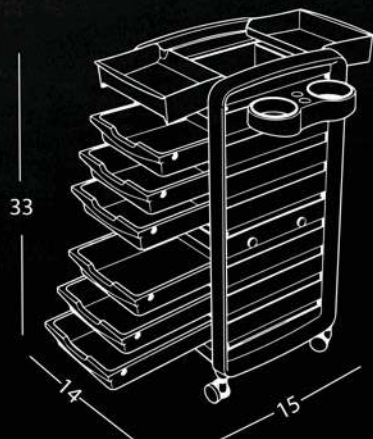

EGON

- Multi-Tier Storage Drawers
- Smooth 360° Swivel Wheels
- Top Utility Tray with Tool Holders
- Strong & Easy to Clean Build
- Side Accessories Holder