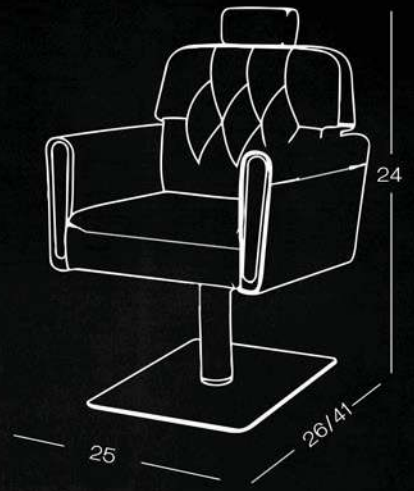

## FEATURES

Premium &  
Aesthetic Design

Reclining  
Backrest

Hydraulic Height  
Adjustment

Tough Build

360° Rotating Seat  
with Lock Function

Customization  
Available