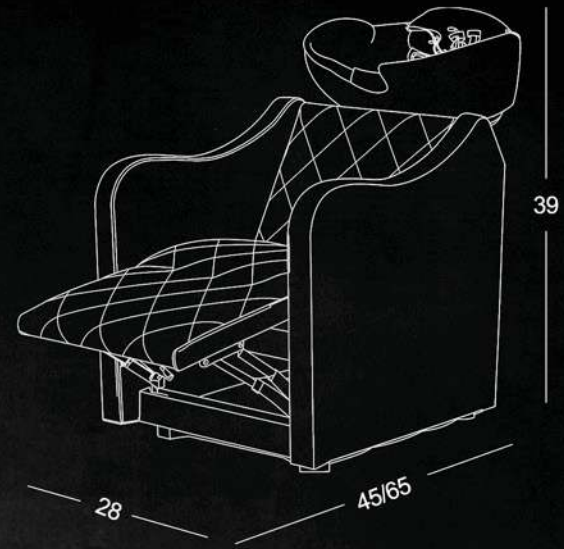

DAMIAN

FEATURES

Ergonomic Neck Rest with
Tilting Ceramic Basin

Electronic Recline System
(Backrest & Footrest)

Heavy-Duty Frame with
Rust-Proof Base

Premium Design
and Aesthetics

Silent Motor &
Remote Control Panel

Electrical
Furniture

Customization
Available