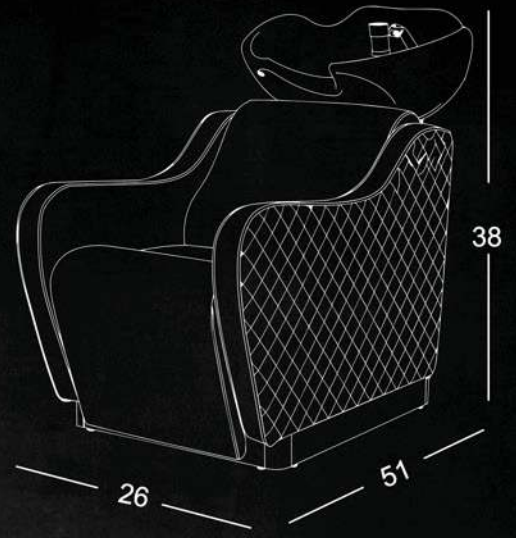

## FEATURES

Ergonomic Neck Rest with  
Tilting Ceramic Basin

Heavy-Duty Frame with  
Rust-Proof Base

Premium Design  
and Aesthetics

Customization  
Available