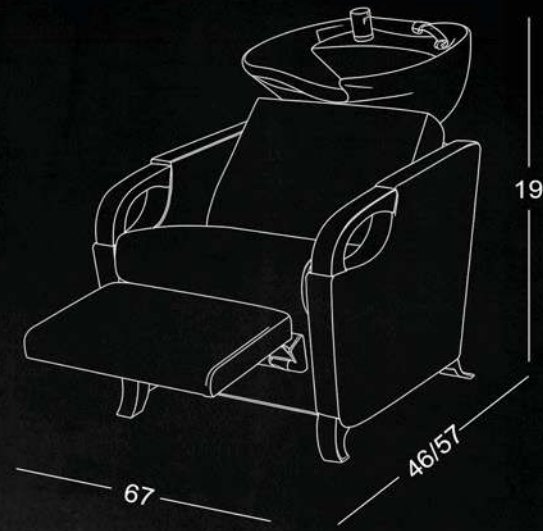

## FEATURES

Ergonomic Neck Rest with  
Tilting Ceramic Basin

Luxurious Upholstery  
& Finishing

Heavy-Duty Frame with  
Rust-Proof Base

Premium Design  
and Aesthetics

Customization  
Available