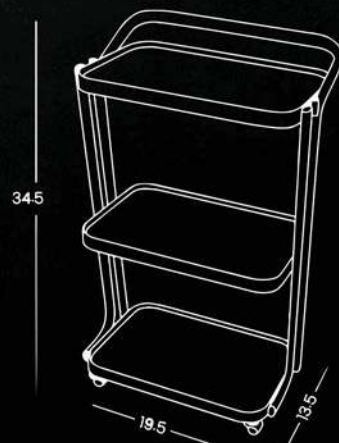

CYRIL

- Multi-Tier Storage Space
- Smooth 360° Swivel Wheels
- Strong & Easy to Clean Build