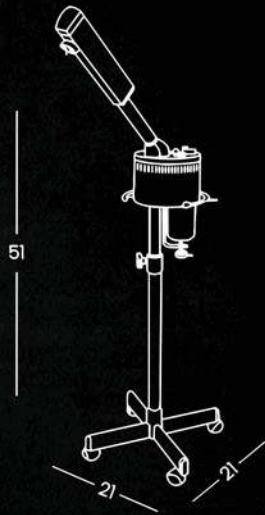

REI

- Ozone Sterilization Function
- Adjustable Nozzle & Arm
- Rotary control knob
- Integrated Water Tank System
- Even Steam Distribution
- Electrical Furniture