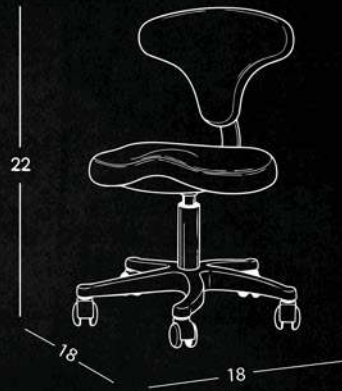

LUMI

| ★ Sturdy 5-Leg Base

| 🔄 360° Smooth
Mobility

| 📏 Height Adjustable
Comfort