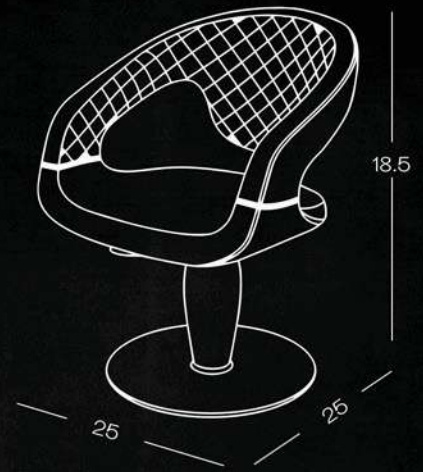

## FEATURES

Premium &  
Aesthetic Design

Hydraulic Height  
Adjustment

Tough Build

360° Rotating Seat  
with Lock Function

Customization  
Available