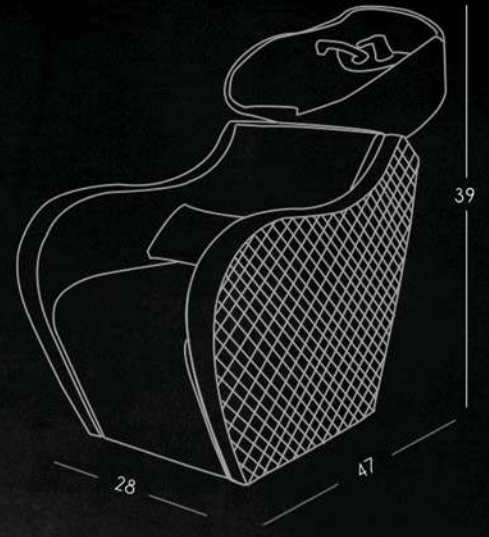

## FEATURES

Ergonomic Neck Rest with  
Tilting Ceramic Basin

Heavy-Duty Frame with  
Rust-Proof Base

Premium Design  
and Aesthetics

Customization  
Available

# KENNEDY