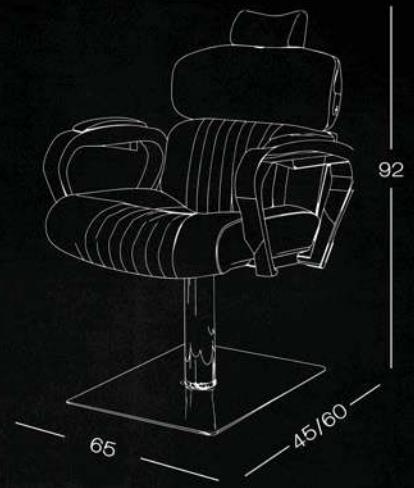

## FEATURES

Premium &  
Aesthetic Design

Reclining  
Backrest

Hydraulic Height  
Adjustment

Tough Build

360° Rotating Seat  
with Lock Function

Customization  
Available