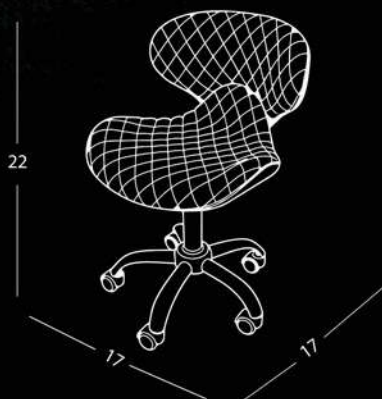

CHLOE

| ★ Sturdy 5-Leg Base

| 🔄 360° Smooth
Mobility

| 📏 Height Adjustable
Comfort