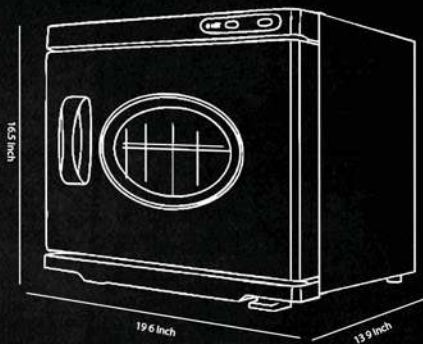

BOTAN

- Dual Function: Warming + UV Radiation
- Efficient & Even Heating
- Built-in UV Lamp for Disinfection
- Compact & Durable Design
- Electrical Furniture