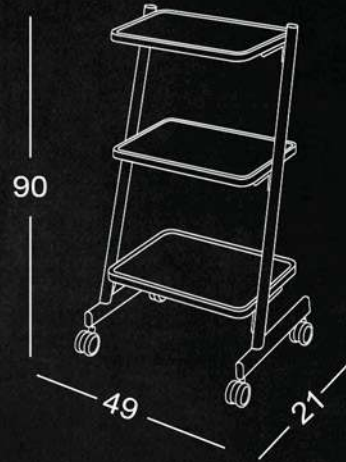

KAITO

Multi-Tier Storage Space

Smooth 360° Swivel Wheels

Strong & Easy to Clean Build