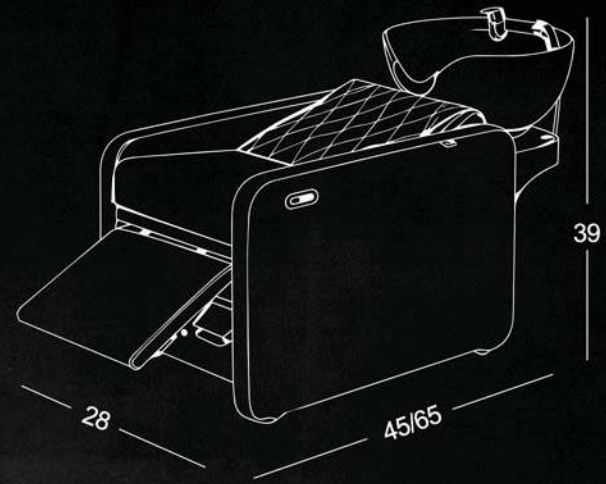

OZIAS

FEATURES

Ergonomic Neck Rest with
Tilting Ceramic Basin

Electronic Recline System
(Backrest & Footrest)

Heavy-Duty Frame with
Rust-Proof Base

Premium Design
and Aesthetics

Silent Motor &
Remote Control Panel

Electrical
Furniture

Customization
Available