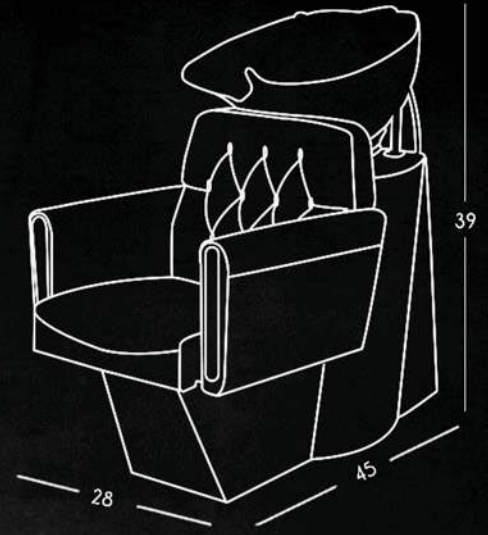

## FEATURES

Deep Tilt Ceramic Basin  
with Soft Neck Rest

Luxurious Upholstery  
& Finishing

Heavy-Duty Frame with  
Rust-Proof Base

Premium Design  
and Aesthetics

Customization  
Available